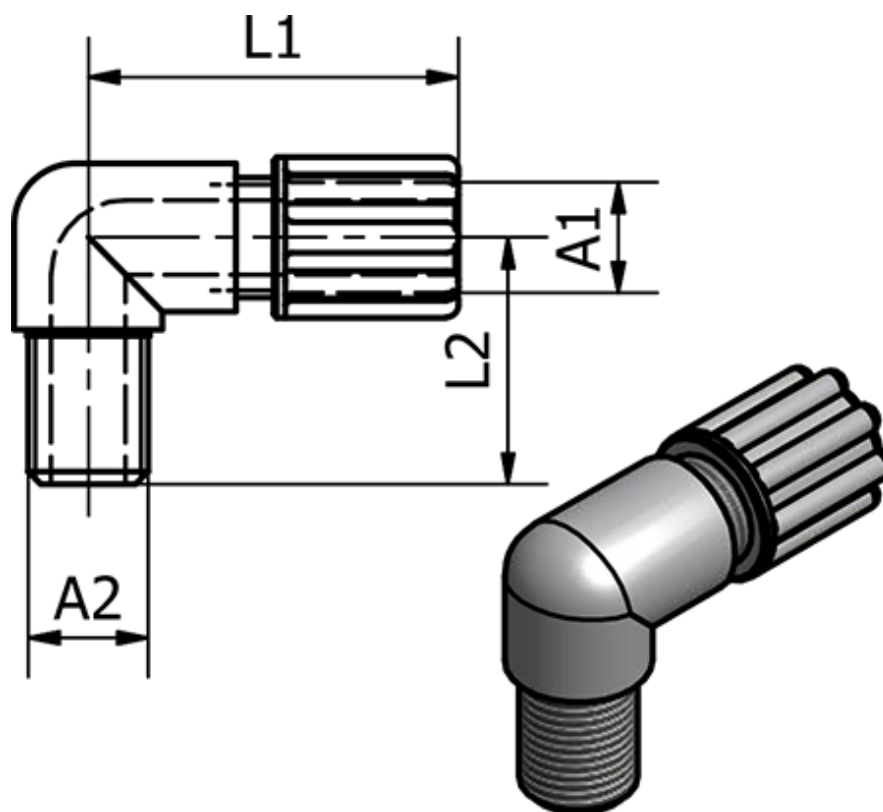

Article number: 58614054

Description: Push-on 140.54, Ø9/12 - G 1/8"
Angle

Measures

Ext. Hose Diameter A1	= 9/12
L1	= 40
L2	= 27
Thread A2	= G 1/8"